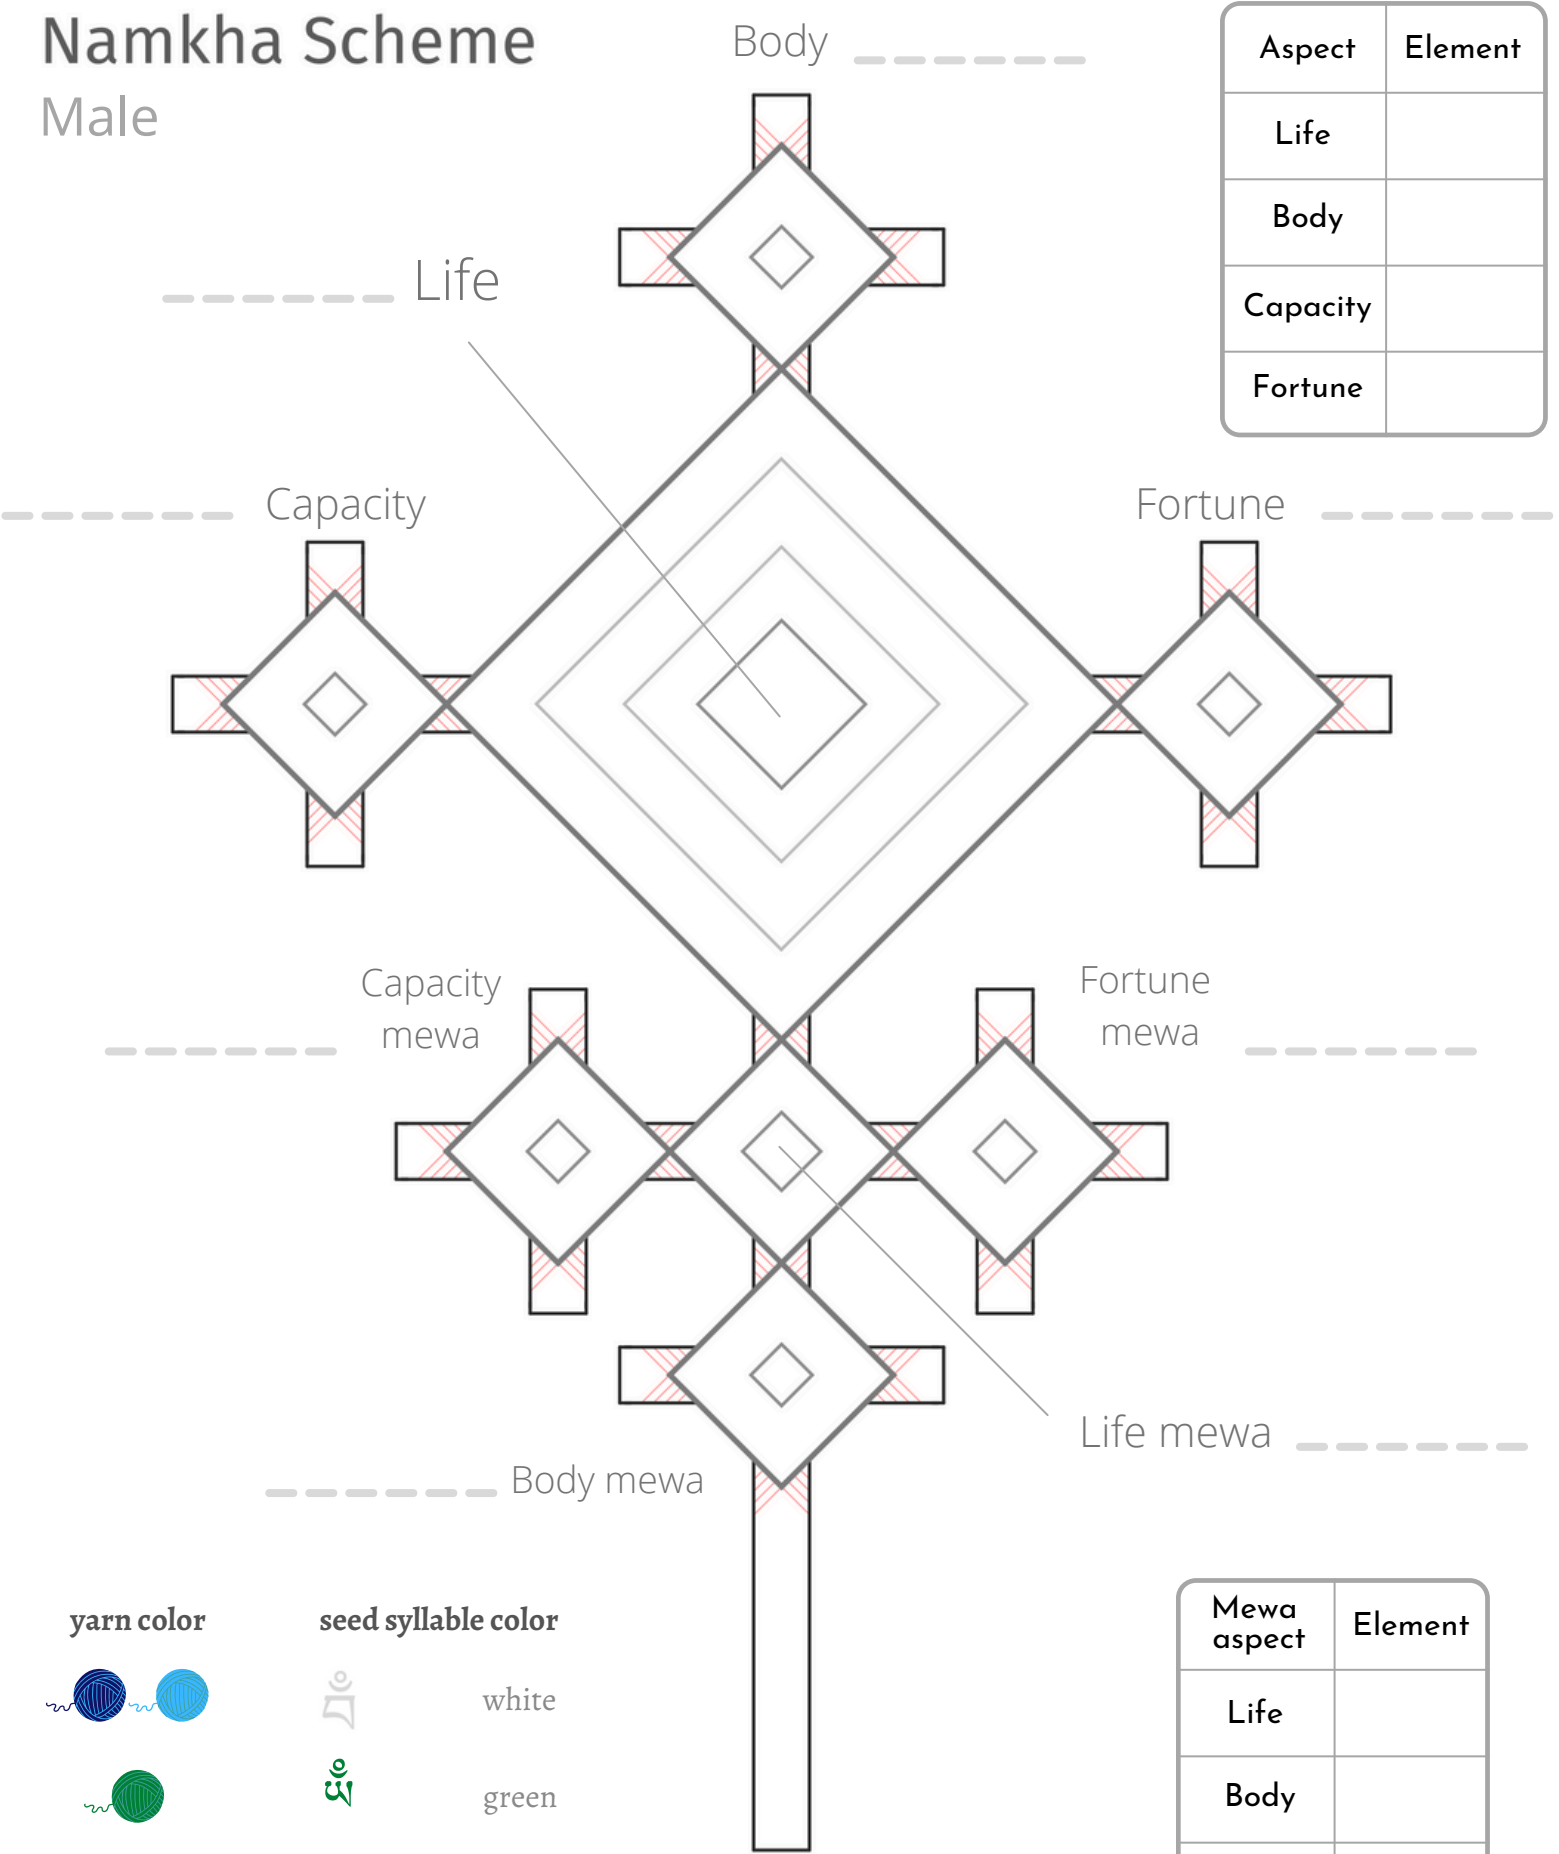

Namkha Scheme

Male

Aspect	Element
Life	
Body	
Capacity	
Fortune	

yarn color

seed syllable color

Mewa aspect	Element
Life	
Body	
Capacity	
Fortune	